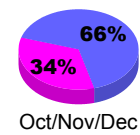

YTD Status Quo Clubs 2010-2011

Status Quo Clubs Compared to Status Quo Members

Gender Comparison 2010-2011

Jul/Aug/Sep

Oct/Nov/Dec

Jan/Feb/Mar

Apr/May/June

Male