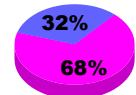

Oct/Nov/Dec