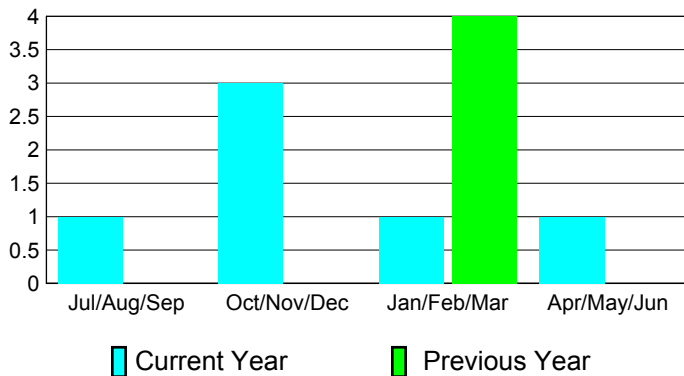

2010-2011 GMT Reports for District (or Undistricted) District 403 A BURKINA FASO

GMT: **Norbert Bationo**

Location: **BURKINA FASO**

GMT CA: **6**

CLUBS

Club Results 2010-2011

Clubs 2009-2010

Month	New Club Goal	Actual New Clubs	Actual Dropped Clubs	Gain/Loss of Clubs	Gain/Loss of Clubs
Jul/Aug/Sep	1	1	0	1	0
Oct/Nov/Dec	0	3	0	3	0
Jan/Feb/Mar	0	1	0	1	4
Apr/May/June	0	1	0	1	0
Totals	1	6	0	6	4

Club Results 2010-2011

Goal, New, Dropped, Gain/Loss

Comparison of Club Gain/Loss

Current Year Compared to the Previous Year

YTD Status Quo Clubs 2010-2011

Status Quo Clubs Compared to Status Quo Members

MEMBERSHIP

Membership Results 2010-2011

Membership 2009-2010

Month	Net Memb Goal	Actual New Memb	Actual Dropped Memb	Gain/Loss of Memb	Gain/Loss of Memb
Jul/Aug/Sep	20	42	-23	19	27
Oct/Nov/Dec	0	150	-25	125	-14
Jan/Feb/Mar	0	60	-20	40	142
Apr/May/June	0	45	-19	26	-33
Totals	20	297	-87	210	122

Membership Results 2010-2011

Goal, New, Dropped, Gain/Loss

Comparison of Membership Gain/Loss

Current Year Compared to the Previous Year

Gender Comparison 2010-2011

Jul/Aug/Sep

Oct/Nov/Dec

Jan/Feb/Mar

Apr/May/June

Male

Female