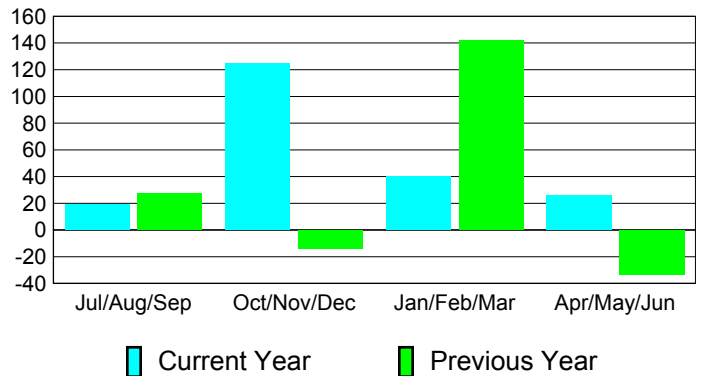

Gender Comparison 2010-2011

Jul/Aug/Sep

Oct/Nov/Dec

Jan/Feb/Mar

Apr/May/June

Male

Female