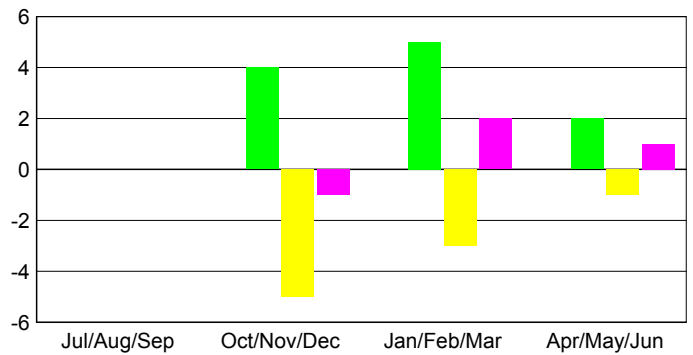

Membership Results 2010-2011

Goal, New, Dropped, Gain/Loss

Legend: Goal (Cyan), Actual (Green), Dropped (Yellow), Gain/Loss (Magenta)