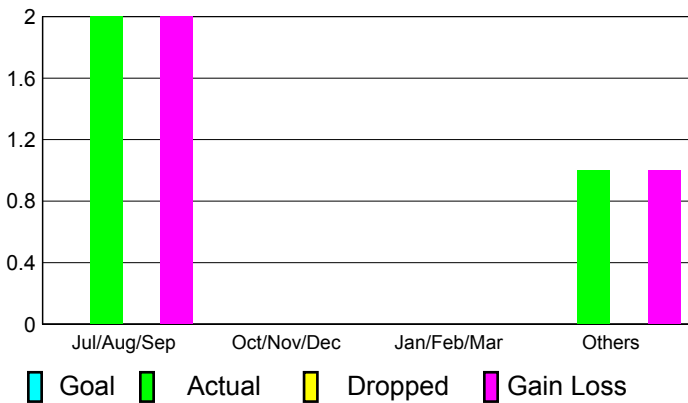

2010-2011 GMT Reports for District (or Undistricted) **District 403 A REPUBLIC OF**

GMT: **Norbert Bationo**

Location: **REPUBLIC OF BENIN**

GMT CA: **6**

CLUBS

Club Results
2010-2011

Clubs
2009-2010

Month	New Club Goal	Actual New Clubs	Actual Dropped Clubs	Gain/Loss of Clubs	Gain/Loss of Clubs
Jul/Aug/Sep	0	2	0	2	0
Oct/Nov/Dec	0	0	0	0	0
Jan/Feb/Mar	0	0	0	0	0
Apr/May/June	0	1	0	1	1
Totals	0	3	0	3	1

Club Results 2010-2011

Goal, New, Dropped, Gain/Loss

Comparison of Club Gain/Loss

Current Year Compared to the Previous Year