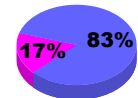

Apr/May/June

Male

Female