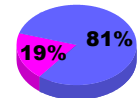

Apr/May/June

Male

Female