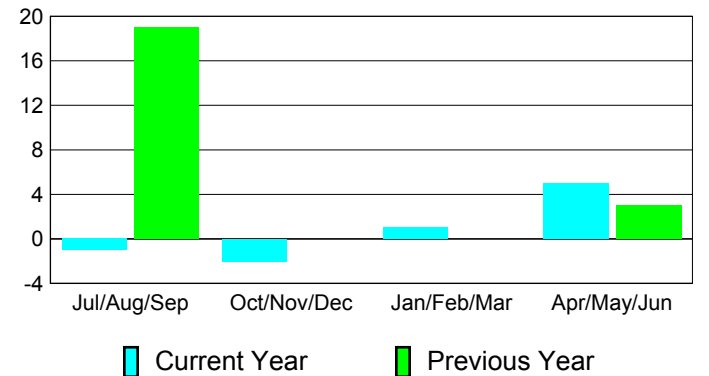

Membership Results 2010-2011

Goal, New, Dropped, Gain/Loss

Comparison of Club Gain/Loss

Current Year Compared to the Previous Year

Comparison of Membership Gain/Loss

Current Year Compared to the Previous Year

YTD Status Quo Clubs 2010-2011

Status Quo Clubs Compared to Status Quo Members

Gender Comparison 2010-2011

Jul/Aug/Sep

Oct/Nov/Dec

Jan/Feb/Mar

Apr/May/June

Male