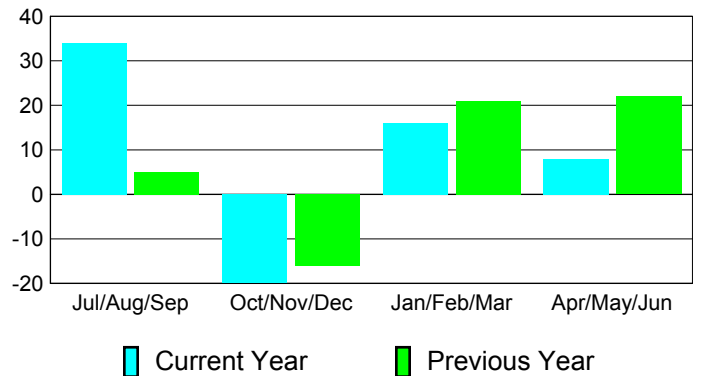

Gender Comparison 2010-2011

Jul/Aug/Sep

Oct/Nov/Dec

Jan/Feb/Mar

Apr/May/June

Male

Female