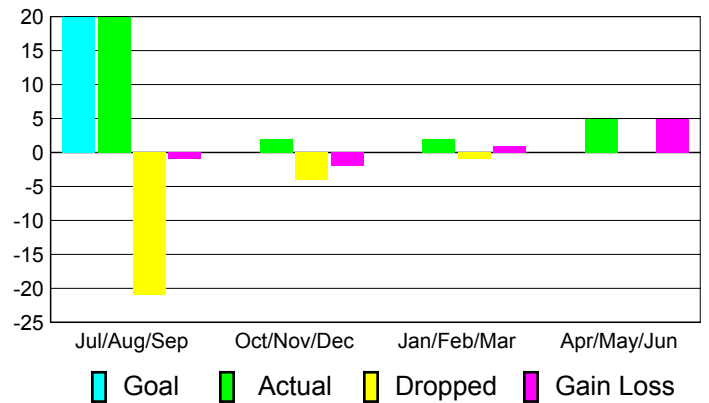

Membership Results 2010-2011

Goal, New, Dropped, Gain/Loss