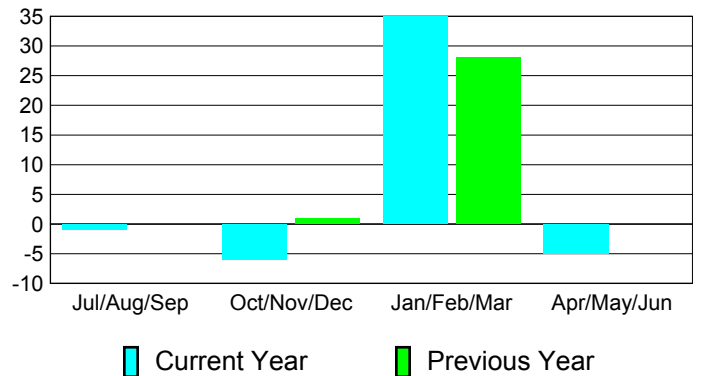

Gender Comparison 2010-2011

Jul/Aug/Sep

Oct/Nov/Dec

Jan/Feb/Mar

Apr/May/Jun

Male

Female