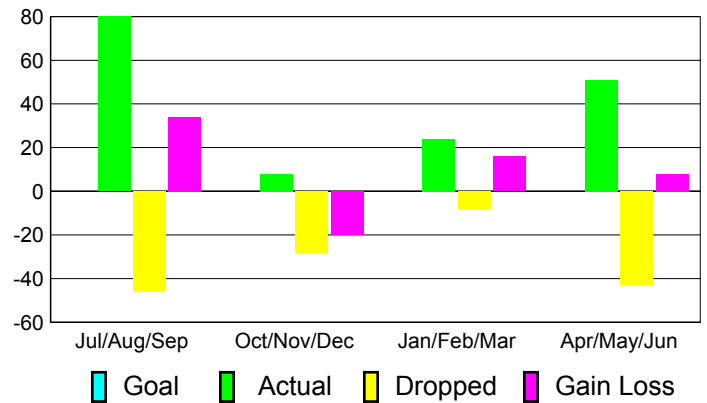

Membership Results 2010-2011

Goal, New, Dropped, Gain/Loss

Comparison of Membership Gain/Loss

Current Year Compared to the Previous Year