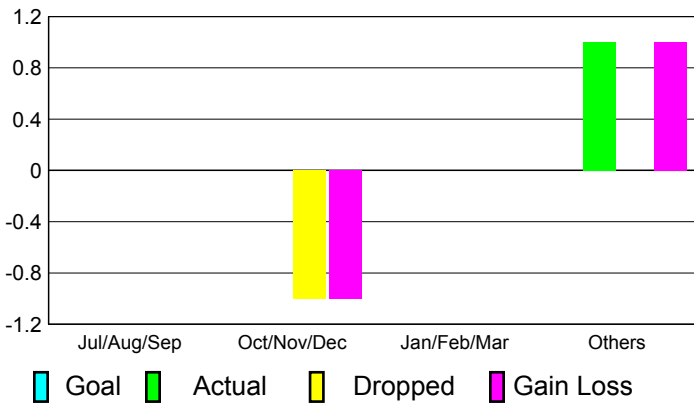

GMT: **Norbert Bationo**

Location: **REPUBLIC OF SENEGAL**

GMT CA: **6**

CLUBS

Club Results
2010-2011

Clubs
2009-2010

Month	New Club Goal	Actual New Clubs	Actual Dropped Clubs	Gain/Loss of Clubs	Gain/Loss of Clubs
Jul/Aug/Sep	0	0	0	0	0
Oct/Nov/Dec	0	0	-1	-1	0
Jan/Feb/Mar	0	0	0	0	0
Apr/May/June	0	1	0	1	0
Totals	0	1	-1	0	0

Club Results 2010-2011

Goal, New, Dropped, Gain/Loss

MEMBERSHIP

Membership Results
2010-2011

Membership
2009-2010

Month	Net Memb Goal	Actual New Memb	Actual Dropped Memb	Gain/Loss of Memb	Gain/Loss of Memb
Jul/Aug/Sep	0	4	-7	-3	0
Oct/Nov/Dec	0	30	-46	-16	-8
Jan/Feb/Mar	0	18	-6	12	-3
Apr/May/June	0	24	-4	20	0
Totals	0	76	-63	13	-11