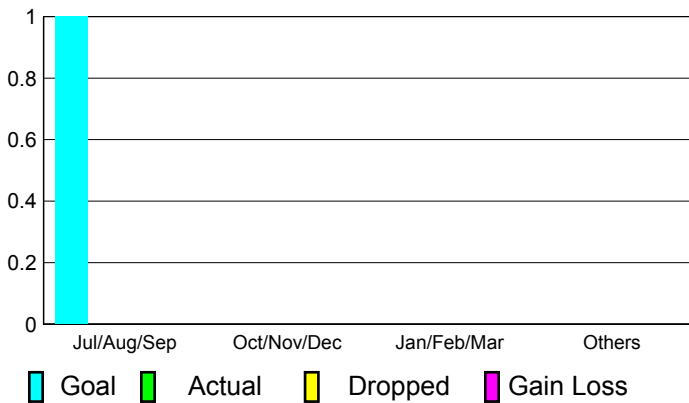

2010-2011 GMT Reports for District (or Undistricted) **District 403 A REPUBLIC OF**

GMT: **Norbert Bationo**

Location: **REPUBLIC OF LIBERIA**

GMT CA: **6**

CLUBS

**Club Results
2010-2011**

**Clubs
2009-2010**

Month	New Club Goal	Actual New Clubs	Actual Dropped Clubs	Gain/Loss of Clubs	Gain/Loss of Clubs
Jul/Aug/Sep	1	0	0	0	1
Oct/Nov/Dec	0	0	0	0	0
Jan/Feb/Mar	0	0	0	0	0
Apr/May/June	0	0	0	0	0
Totals	1	0	0	0	1

Club Results 2010-2011

Goal, New, Dropped, Gain/Loss

MEMBERSHIP

**Membership Results
2010-2011**

**Membership
2009-2010**

Month	Net Memb Goal	Actual New Memb	Actual Dropped Memb	Gain/Loss of Memb	Gain/Loss of Memb
Jul/Aug/Sep	20	20	-21	-1	19
Oct/Nov/Dec	0	2	-4	-2	0
Jan/Feb/Mar	0	2	-1	1	0
Apr/May/June	0	5	0	5	3
Totals	20	29	-26	3	22