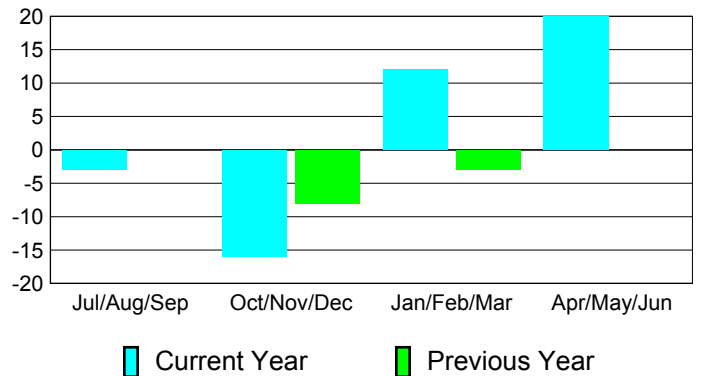

YTD Status Quo Clubs 2010-2011

Status Quo Clubs Compared to Status Quo Members

Gender Comparison 2010-2011

Jul/Aug/Sep

Oct/Nov/Dec

Jan/Feb/Mar

Apr/May/June

Male