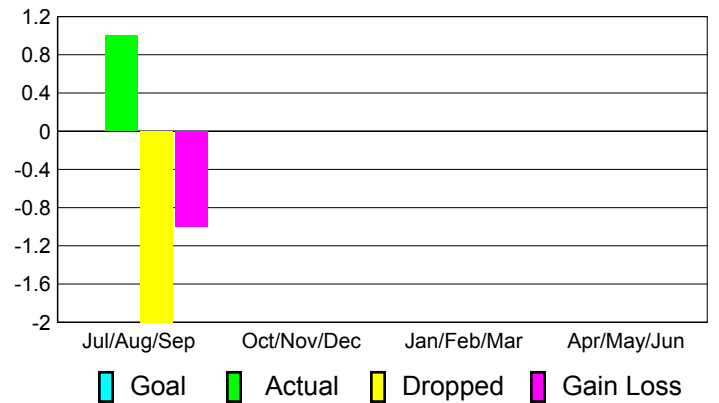

Membership Results 2010-2011

Goal, New, Dropped, Gain/Loss

Comparison of Membership Gain/Loss

Current Year Compared to the Previous Year