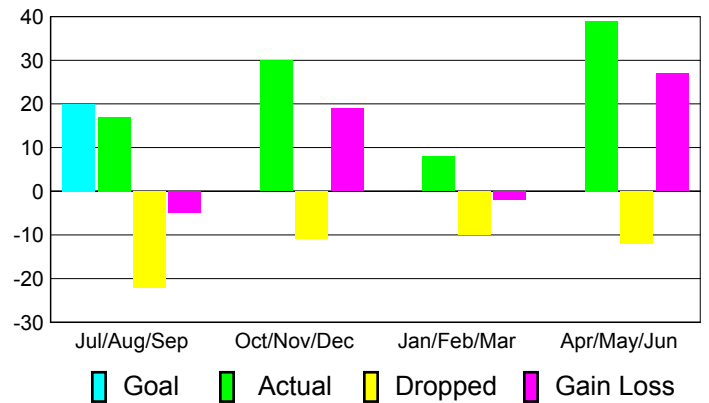

Membership Results 2010-2011

Goal, New, Dropped, Gain/Loss

Comparison of Membership Gain/Loss

Current Year Compared to the Previous Year