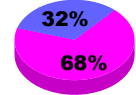

Apr/May/Jun

Legend: Male (Blue), Female (Magenta)