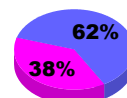

Gender Comparison 2010-2011

Jul/Aug/Sep