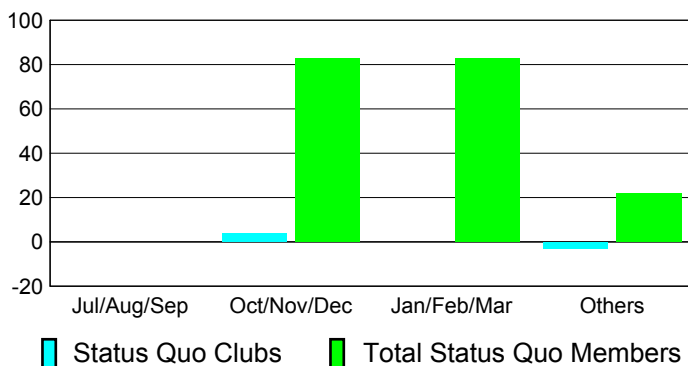

Club Results 2010-2011

Goal, New, Dropped, Gain/Loss

Comparison of Club Gain/Loss

Current Year Compared to the Previous Year

YTD Status Quo Clubs 2010-2011

Status Quo Clubs Compared to Status Quo Members

MEMBERSHIP