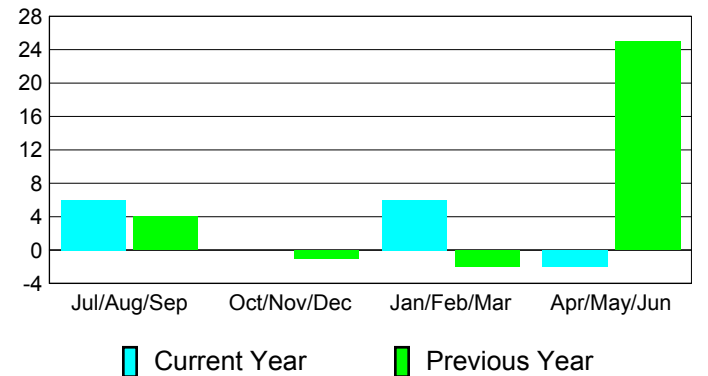

Gender Comparison 2010-2011

Jul/Aug/Sep

Oct/Nov/Dec

Jan/Feb/Mar

Apr/May/Jun

Male

Female