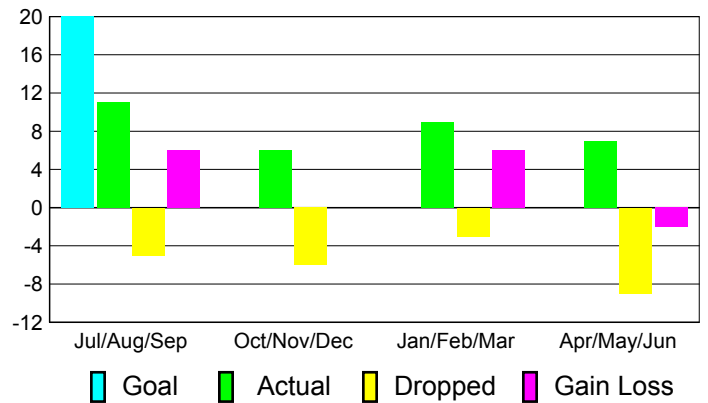

Membership Results 2010-2011

Goal, New, Dropped, Gain/Loss

Comparison of Membership Gain/Loss

Current Year Compared to the Previous Year