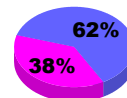

Legend: Current Year (Cyan), Previous Year (Green)

Gender Comparison 2010-2011

Jul/Aug/Sep

Oct/Nov/Dec

Jan/Feb/Mar

Apr/May/Jun

Legend: Male (Blue), Female (Magenta)

2010-2011 GMT Reports for District (or Undistricted) **District 403 A REPUBLIC OF**