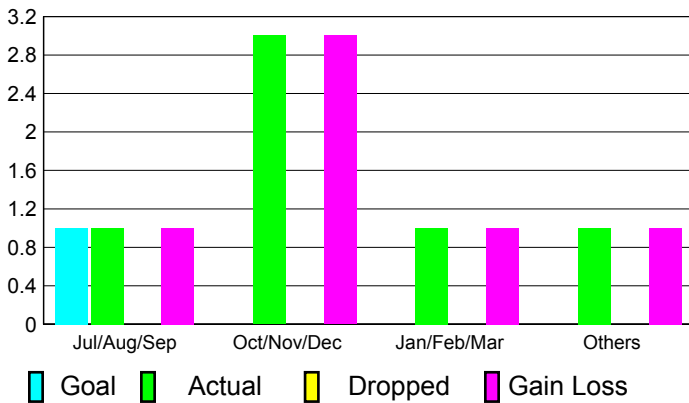

2010-2011 GMT Reports for District (or Undistricted) District 403 A BURKINA FASO

GMT: **Norbert Bationo**

Location: **BURKINA FASO**

GMT CA: **6**

CLUBS

Club Results 2010-2011

Clubs 2009-2010

Month	New Club Goal	Actual New Clubs	Actual Dropped Clubs	Gain/Loss of Clubs	Gain/Loss of Clubs
Jul/Aug/Sep	1	1	0	1	0
Oct/Nov/Dec	0	3	0	3	0
Jan/Feb/Mar	0	1	0	1	4
Apr/May/June	0	1	0	1	0
Totals	1	6	0	6	4

Club Results 2010-2011

Goal, New, Dropped, Gain/Loss

Comparison of Club Gain/Loss

Current Year Compared to the Previous Year