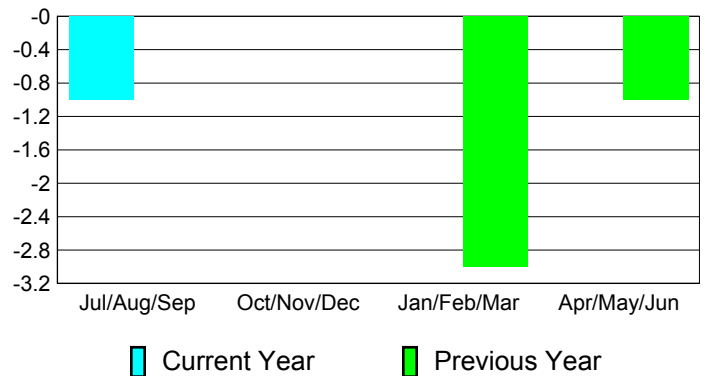

Gender Comparison 2010-2011

Male

Female