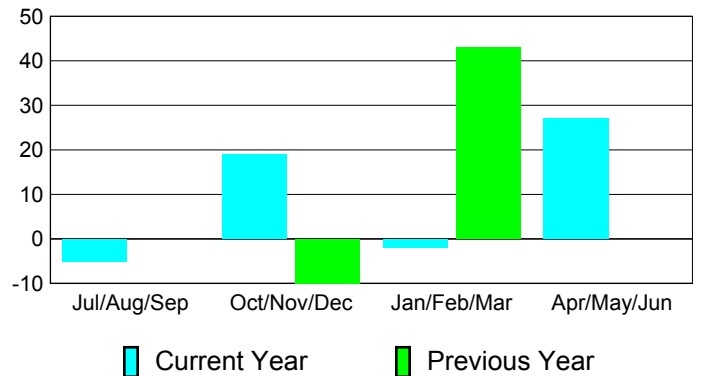

Gender Comparison 2010-2011

Jul/Aug/Sep

Oct/Nov/Dec

Jan/Feb/Mar

Apr/May/Jun

Male

Female