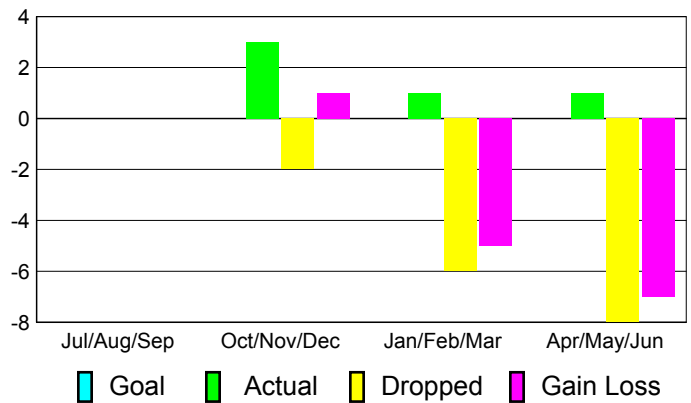

**Club Results
2010-2011**

**Clubs
2009-2010**

Month	New Club Goal	Actual New Clubs	Actual Dropped Clubs	Gain/Loss of Clubs	Gain/Loss of Clubs
Jul/Aug/Sep	0	0	0	0	0
Oct/Nov/Dec	0	0	0	0	0
Jan/Feb/Mar	0	0	0	0	0
Apr/May/Jun	0	0	0	0	0
Totals	0	0	0	0	0

Club Results 2010-2011

Goal, New, Dropped, Gain/Loss

MEMBERSHIP

**Membership Results
2010-2011**

**Membership
2009-2010**

Month	Net Memb Goal	Actual New Memb	Actual Dropped Memb	Gain/Loss of Memb	Gain/Loss of Memb
Jul/Aug/Sep	0	0	0	0	1
Oct/Nov/Dec	0	3	-2	1	-4
Jan/Feb/Mar	0	1	-6	-5	-7
Apr/May/Jun	0	1	-8	-7	0
Totals	0	5	-16	-11	-10

Membership Results 2010-2011

Goal, New, Dropped, Gain/Loss

Comparison of Club Gain/Loss

Current Year Compared to the Previous Year

Comparison of Membership Gain/Loss

Current Year Compared to the Previous Year