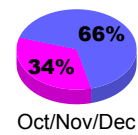

Gender Comparison 2010-2011