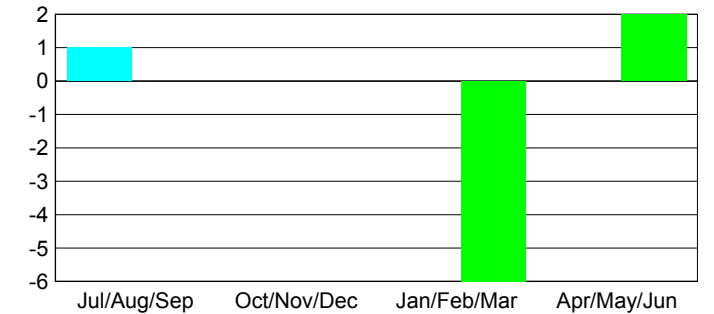

Membership Results 2010-2011

Goal, New, Dropped, Gain/Loss

Legend: Goal (Cyan), Actual (Green), Dropped (Yellow), Gain/Loss (Magenta)

Comparison of Membership Gain/Loss

Current Year Compared to the Previous Year