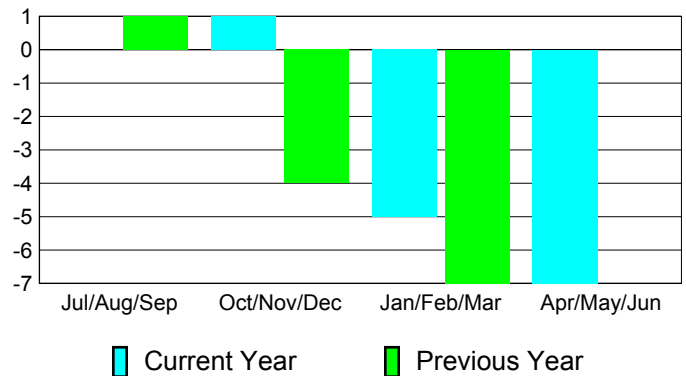

Membership Results 2010-2011

Goal, New, Dropped, Gain/Loss

Comparison of Club Gain/Loss

Current Year Compared to the Previous Year

Comparison of Membership Gain/Loss

Current Year Compared to the Previous Year