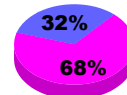

Gender Comparison 2010-2011

Jul/Aug/Sep