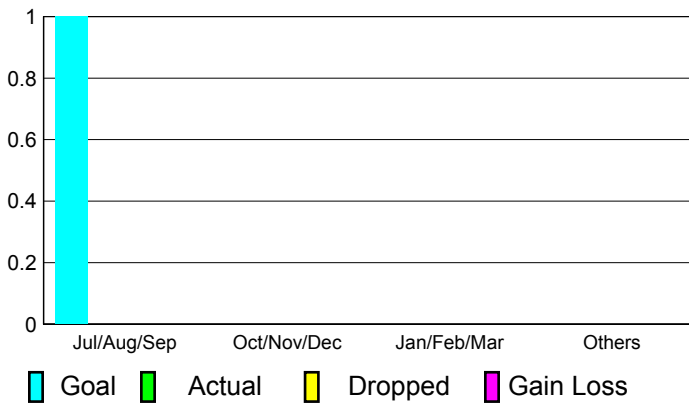

GMT: **Norbert Bationo**

Location: **REP OF GHANA**

GMT CA: **6**

CLUBS

**Club Results
2010-2011**

**Clubs
2009-2010**

Month	New Club Goal	Actual New Clubs	Actual Dropped Clubs	Gain/Loss of Clubs	Gain/Loss of Clubs
Jul/Aug/Sep	1	0	0	0	0
Oct/Nov/Dec	0	0	0	0	0
Jan/Feb/Mar	0	0	0	0	0
Apr/May/Jun	0	0	0	0	1
Totals	1	0	0	0	1

Club Results 2010-2011

Goal, New, Dropped, Gain/Loss

Comparison of Club Gain/Loss

Current Year Compared to the Previous Year

YTD Status Quo Clubs 2010-2011

Status Quo Clubs Compared to Status Quo Members

MEMBERSHIP