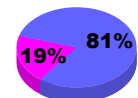

Oct/Nov/Dec