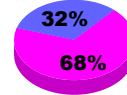

Jan/Feb/Mar