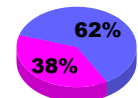

Legend: Current Year (Cyan), Previous Year (Green)

Gender Comparison 2010-2011

Jul/Aug/Sep

Oct/Nov/Dec

Jan/Feb/Mar

Apr/May/Jun

Legend: Male (Blue), Female (Magenta)

2010-2011 GMT Reports for District (or Undistricted) **District 403 A REPUBLIC OF**